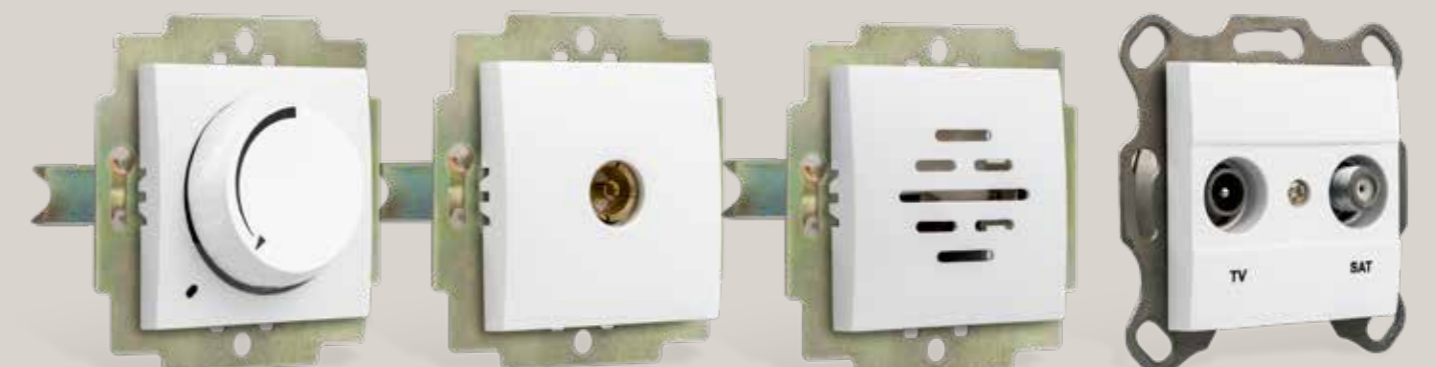

LIGHT & FAN DIMMER   ANTENNA   BUZZER   TV & SAT